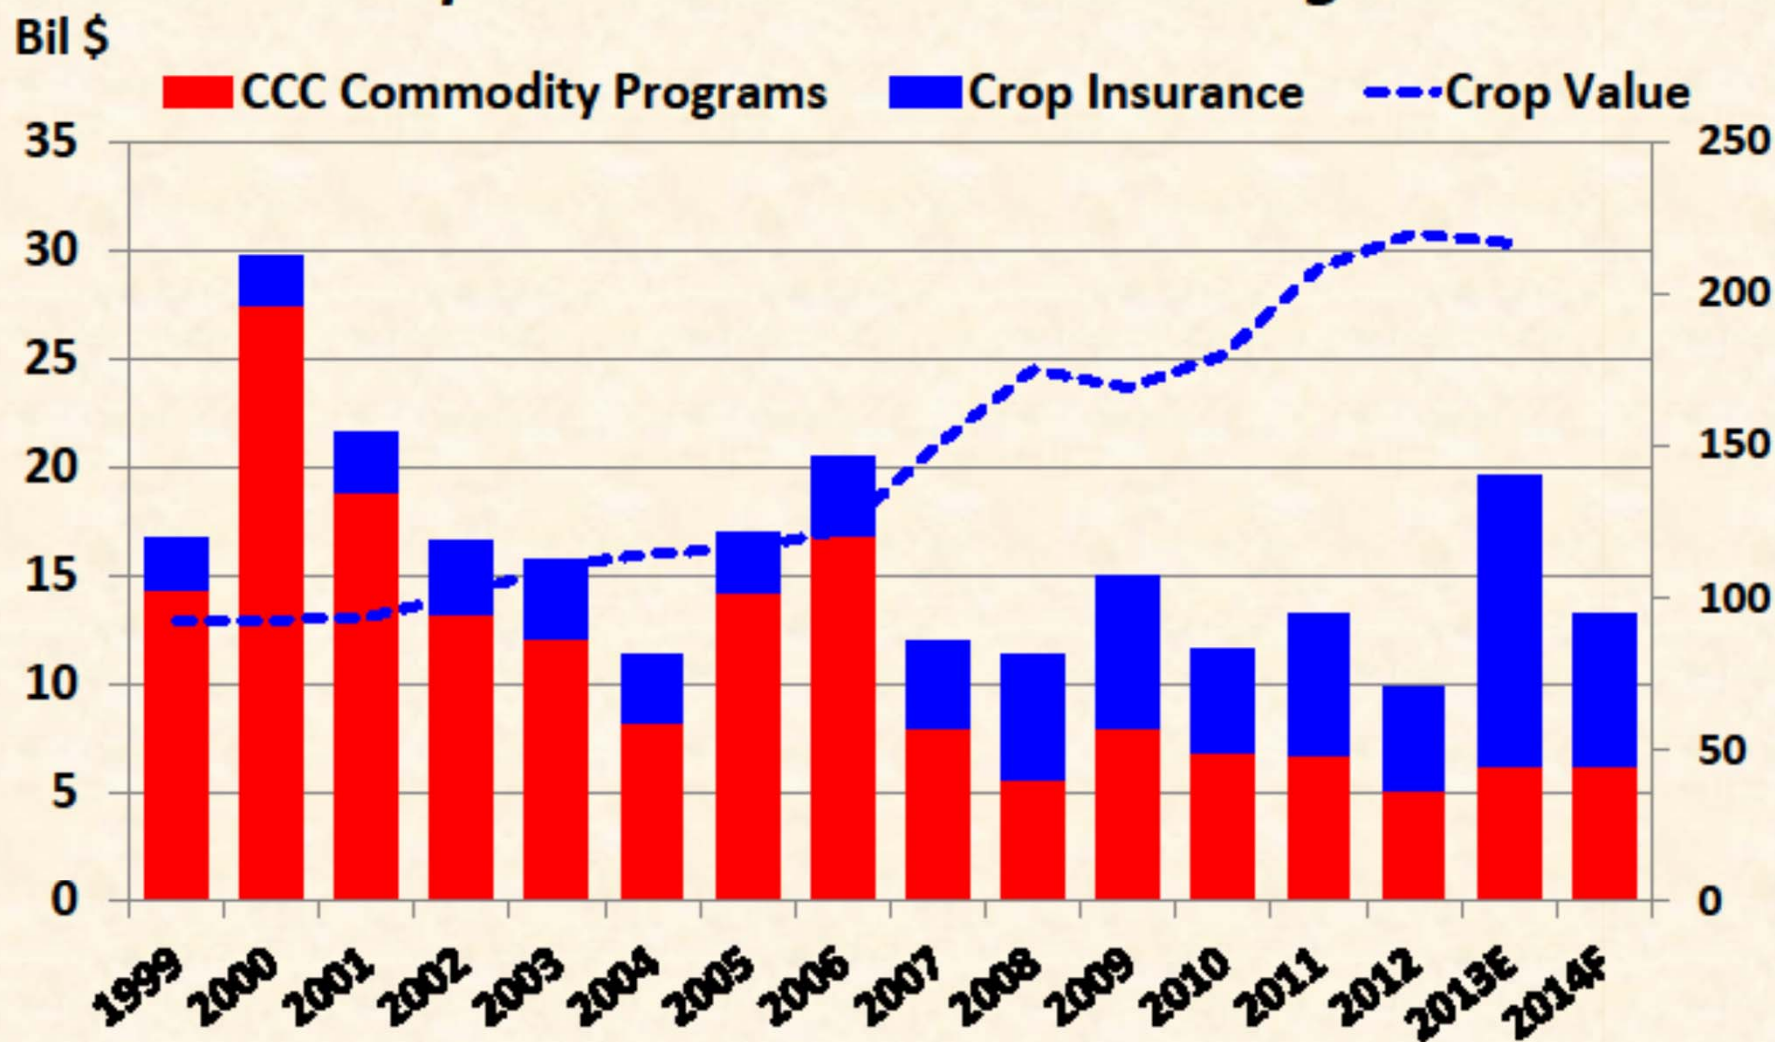

Outlays on the Farm Safety Net & Crop Value

Crop Insurance and Farm Programs

Sources: Data on spending on Commodity Credit Corporation (CCC) commodity programs & crop insurance through 2011 are from USDA; other data from CBO's 2013 February Baseline.